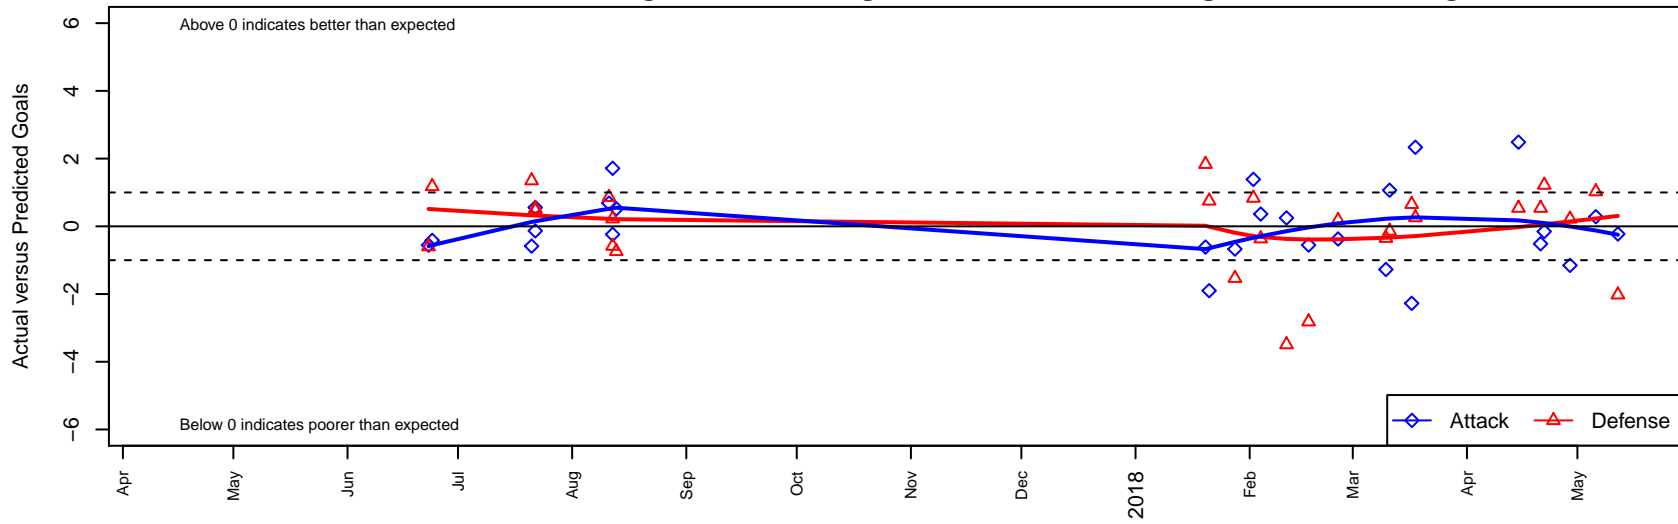

FWFC Blue G01

Federal Way FC
 Federal Way, WA
 G01 total strength=1302
 attack=6.97 defense=4.66
 fall league = RCL G01 Div 3

alt names used:
 FWFC Blue G01
 FWFC G01 Blue

Venues played:
 2017 RVS Classic GU16-17
 2017 Sounders FC Cup GU17 Gold
 2017 Bend Premier Cup Amandine Henry (U17)
 2017 RCL G01 Div 3
 2017 WYS Presidents Cup G01 Division 2

FWFC Blue G01
 Dots are actual minus expected GF (blue circles) and GA (red triangles).
 Blue line is smoothed change in attack strength. Red is smoothed change in defense strength.

**attack and defense variance (black dot)
relative to other teams
and top 10 in region**