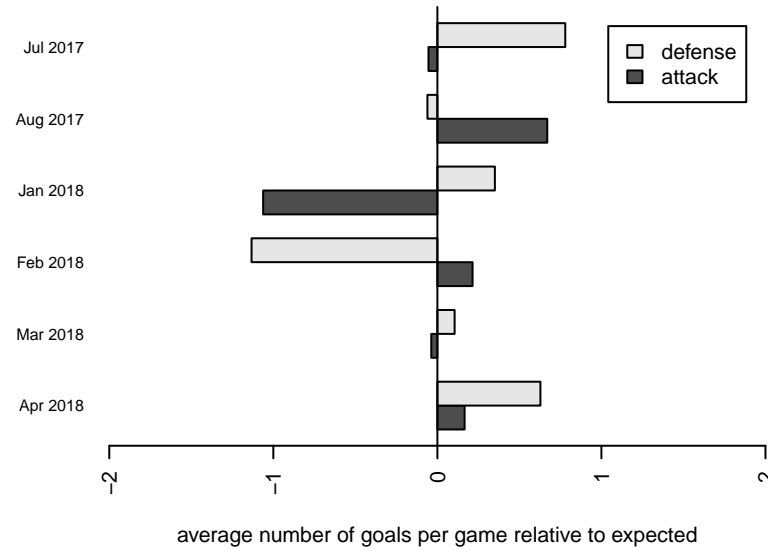

Performance relative to 13 month average