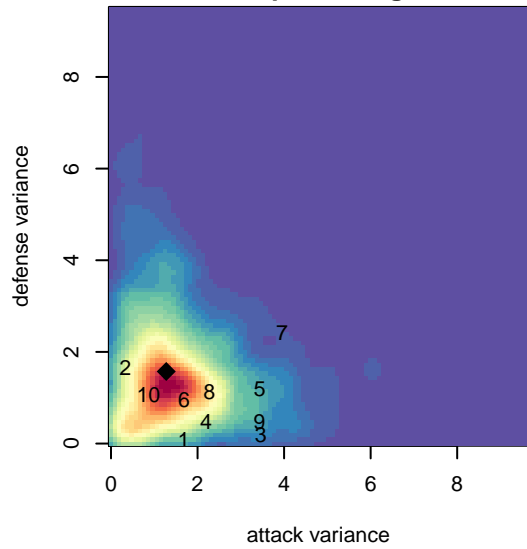

FWFC Blue G01

Federal Way FC
 Federal Way, WA
 G01 total strength=1302
 attack=6.97 defense=4.66
 fall league = RCL G01 Div 3

alt names used:
 FWFC Blue G01
 FWFC G01 Blue

Venues played:
 2017 RVS Classic GU16-17
 2017 Sounders FC Cup GU17 Gold
 2017 Bend Premier Cup Amandine Henry (U17)
 2017 RCL G01 Div 3
 2017 WYS Presidents Cup G01 Division 2

FWFC Blue G01
 Dots are actual minus expected GF (blue circles) and GA (red triangles).
 Blue line is smoothed change in attack strength. Red is smoothed change in defense strength.

**attack and defense variance (black dot)
relative to other teams
and top 10 in region**