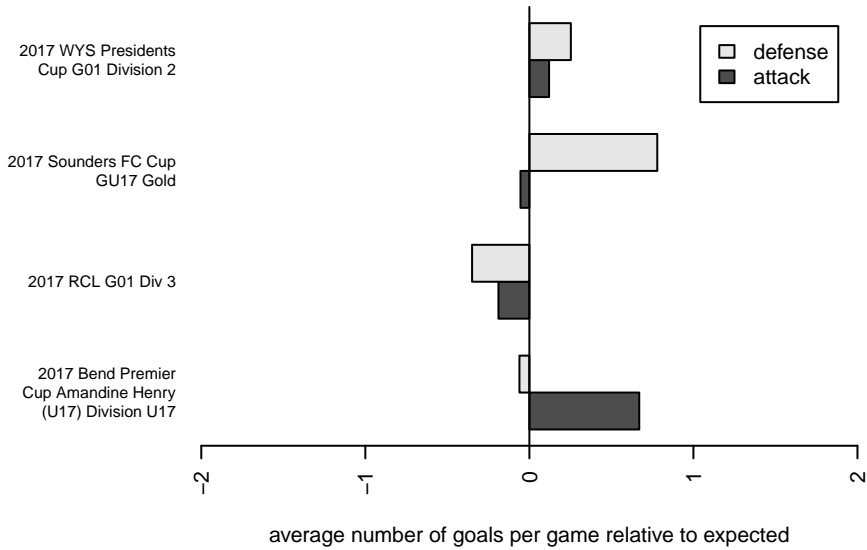

Performance relative to 13 month average