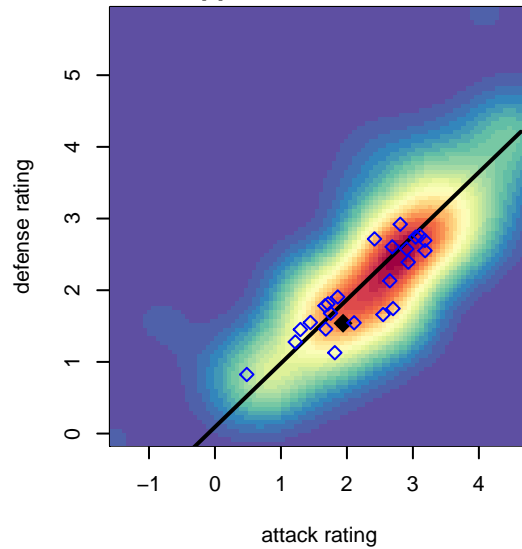

**attack and defense rating
relative to others at age
and all opponents in last 13 months**