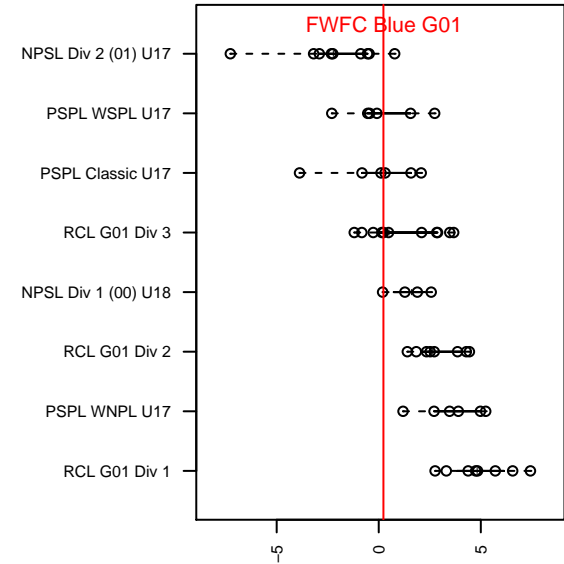

**attack and defense rating
relative to others at age
and all opponents in last 13 months**